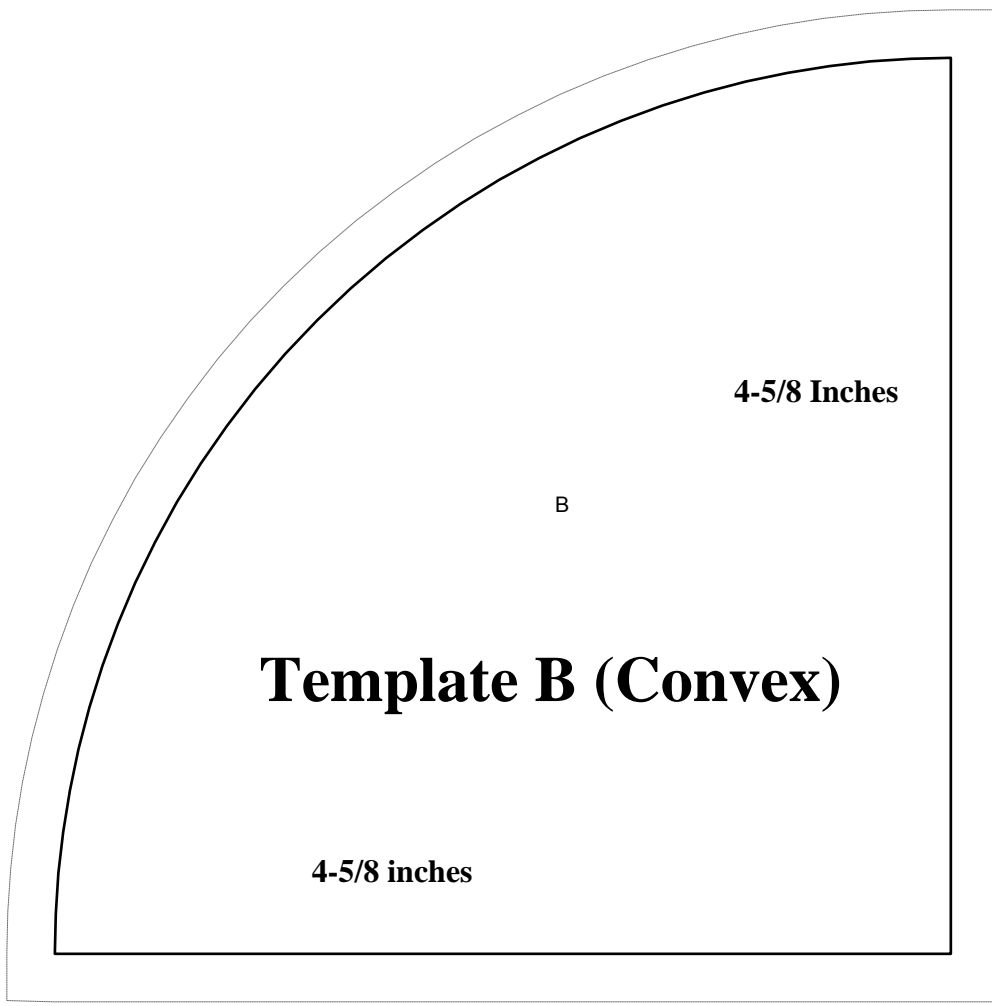

7 inches

2-3/8"

Template A (Concave)

7 inches

A

2-3/8"

Template for Flower Garden Quilt

Template for Flower Garden Quilt